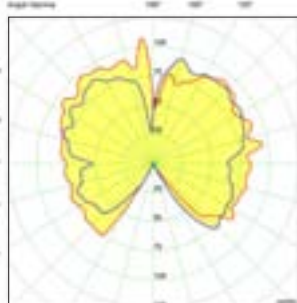

6,5W filament = 60W incandescent
8,5W CCT = 75W incandescent
11W CCT = 75W incandescent

SAVE up to 89%

LED LAMPS

Comply with:EU2019/2015
EU2019/2020
Technical details on page 636.

CCT SETTABLE LED LAMP(*)

CCT switch settable in three different positions, to select the desired Kelvin temperature (2700K/4000K/6500K) and get a customized ambiance.

PHOTOMETRIC DATA SAMPLE

GLOBE 300 CLASSIC clear with Fumagalli Led Lamp CCT set 8,5W.