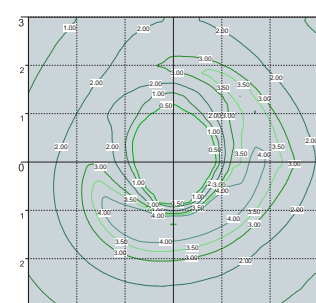

PHOTOMETRIC DATA SAMPLE

GLOBE 300 CLASSIC clear with Fumagalli Led Lamp CCT set 8,5W.

POST height 2mt
6x6mt area: average 3,5 lux

The photometric data for all the versions are available upon request or on our website.

* ADD THESE SUFFIXES TO THE REFERENCES MENTIONED IN THE CATALOGUE