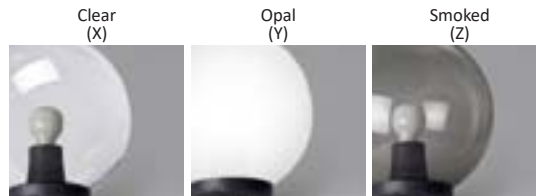

GARDEN REVIVAL
GARDEN CLASSIC
BOLLARD
UP&DOWN
DOWNLIGHT
IN-GROUND
BRICKLIGHT
FLOODLIGHT
BULKHEAD
SOLAR
URBAN CLASSIC
URBAN REVIVAL
URBAN MODERN
POST
LAMPS

GLOBE 300 CLASSIC

MEDIUM SIZE

Ø 300 mm PMMA globe, complete with classic globe base made of shockproof resin material, UV-rays stabilized, rust and corrosion-free. Suitable for post top, hanging and wall installation. Supplied as optional with TÜV-CB certified, long-life and efficient **LED lamps** suitable for outdoor use. Insulation class II, protection rating IP 55.

Globo Ø 300 mm in polimetilmetacrilato (PMMA) completo di base classica realizzata in resina antiurto, stabilizzata ai raggi UV, inattaccabile da ruggine e corrosione. Idoneo per il montaggio a palo, a sospensione o a parete. Fornito anche completo di lampadine LED adatte ad uso in ambiente esterno, certificate TÜV-CB, di lunga durata ed elevata efficienza. Classe di isolamento II, grado di protezione IP55.

G30.162

G30.111

6,5W 800 lm	8,5W 920 lm	11W 1200 lm	
2700 K	2700 K	4000 K	6500 K
+80°C -30°	90% HUMIDITY	VOLTAGE SURGE RESISTANT	
INDOOR & OUTDOOR USE			

GLOBE 300 CLASSIC - COMPONENTS

IP55

Ø 300 mm **GLOBE** made of UV-rays stabilized polymethylmethacrylate (PMMA), one piece only. Available in clear, opal or smoked colour.

***GLOBO** Ø 300 mm in polimetilmetacrilato (PMMA), resistente all'ingiallimento ed ai raggi UV, realizzato in un unico pezzo. Disponibile nei colori trasparente, bianco o fumé.*

GLOBE BASE with classic design, made of shockproof resin material, UV-rays stabilized, rust and corrosion-free. Supplied complete with E27 lampholder.