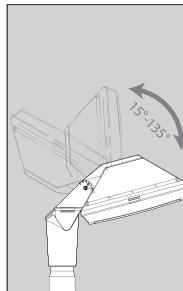

POST TOP SYSTEM with single or double bracket made in shockproof resin material, UV-rays stabilized. The provided bracket allows a fully adjustable position of the floodlight to direct at will the light emission.

SISTEMA A PALO con braccio singolo o doppio realizzato in resina antiurto, stabilizzata ai raggi UV. Il braccio permette l'orientamento in qualsiasi posizione del proiettore per poter direzionare il flusso luminoso.