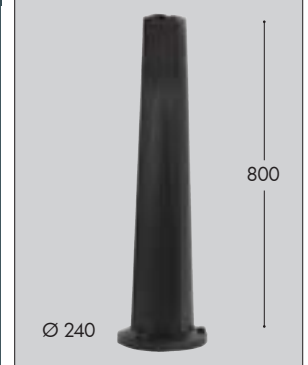

**GABRI POST**

**Dimensions**  
Height: 800 mm  
Width: 240 mm  
Depth: 240 mm

**MINIGABRI POST**

**Dimensions**  
Height: 500 mm  
Width: 240 mm  
Depth: 240 mm

**LUMINARIES INSTALLATION**

**IP66**

**MODULAR SYSTEM** for single or double luminaries installation. LUCIA and MADDI bulkheads can be fixed straight on the post or angled at 35° by adding the REMI bracket.