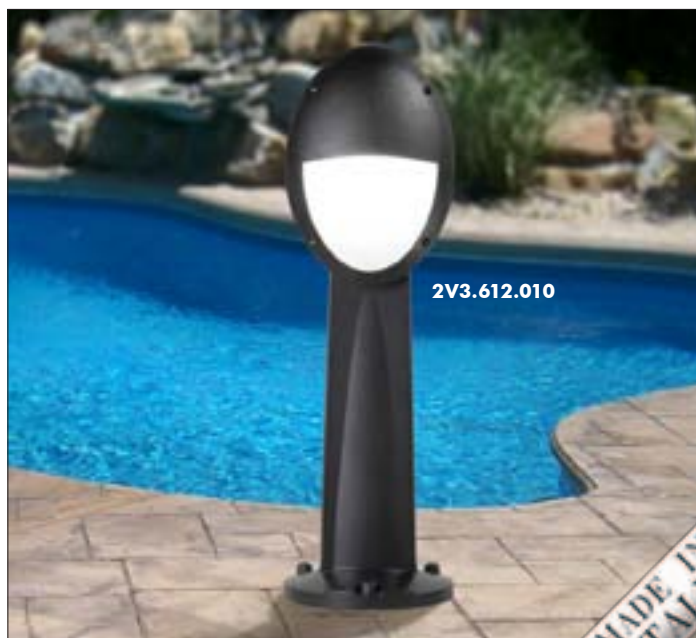

2V3.612.010

MADE IN ITALY