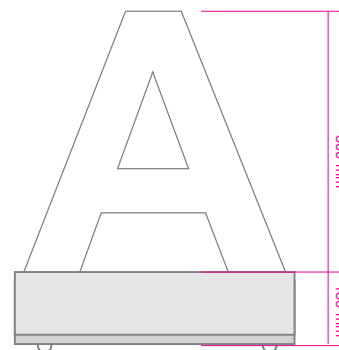

H120

H170

H220

200 mm

20 mm

H680