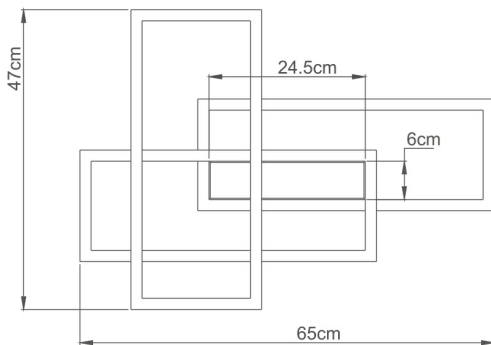

3 CCT

REMOTE

DIMMABLE