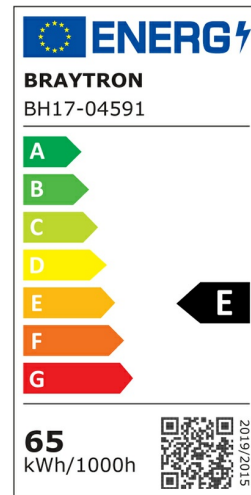

Braytron

PRODUCT DATASHEET

MODEL NO BH17-04591

DESCRIPTION BRY-NELA-SS2-RND-BLC-65W-RMT-IP20-CEILING LIGHT

3 CCT

REMOTE

DIMMABLE

BRAYTRON SRL

Bulaverdul iuliu maniu, Nr.616, Sector 6, 061129, Bucuresti-ROMANIA

info@braytron.com

www.braytron.com

General Characteristics

Model No	:	BH17-04591
Main Family	:	Decorative LED
Sub Family	:	Ceiling Light Nela
Type	:	CEILING LIGHT
Body Color	:	Black
Lamp Shape	:	Non-Directional
Dimmable	:	Dimmable
Light Source	:	LED
Warranty	:	2 years
Class	:	Class I
IP	:	IP20

Electrical Characteristics

Lifetime (at 2.7 h/day)	:	20000 h
Voltage	:	220-240V
Power Factor	:	>0,5
Material	:	Aluminium
Working Temperature	:	-20 C-40 C
Frequency	:	50-60 Hz

Package Informations

N.W.	:	12 kgs
G.W.	:	16,4 kgs
PCS/CTN	:	8 pcs
Length	:	550 mm
Width	:	525 mm
Height	:	415 mm
EAN	:	5949097734328

Lamp Characteristics

Wattage	:	65 w
Color Temperature	:	3IN1
Quse Lumen	:	7150 lm
Color Rendering Index (CRI)	:	>80
Energy Efficiency Level	:	E
Beam Angle	:	120° Degrees

Lamp Dimensions & Weight

P. Length	:	650 mm
P. Width	:	470 mm
P. Height	:	76 mm
Weight	:	1500 gr