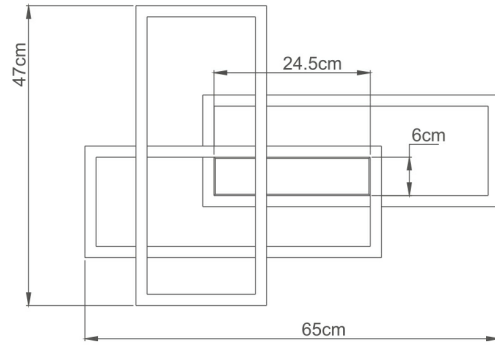

Braytron

PRODUCT DATASHEET

MODEL NO BH17-04591

DESCRIPTION BRY-NELA-SS2-RND-BLC-65W-RMT-IP20-CEILING LIGHT