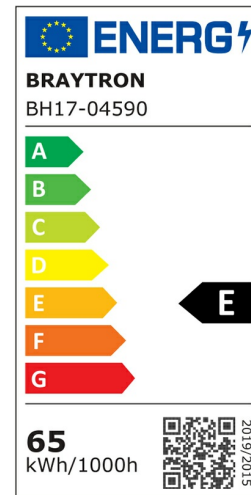

Braytron

PRODUCT DATASHEET

MODEL NO BH17-04590

DESCRIPTION BRY-NELA-SS2-RND-WHT-65W-RMT-IP20-CEILING LIGHT

3 CCT

REMOTE

DIMMABLE

BRAYTRON SRL

Bulaverdul iuliu maniu, Nr.616, Sector 6, 061129, Bucuresti-ROMANIA

info@braytron.com

www.braytron.com

General Characteristics

Model No	:	BH17-04590
Main Family	:	Decorative LED
Sub Family	:	Ceiling Light Nela
Type	:	CEILING LIGHT
Body Color	:	White
Lamp Shape	:	Non-Directional
Dimmable	:	Dimmable
Light Source	:	LED
Warranty	:	2 years
Class	:	Class I
IP	:	IP20

Electrical Characteristics

Lifetime (at 2.7 h/day)	:	20000 h
Voltage	:	220-240V
Power Factor	:	>0,5
Material	:	Aluminium
Working Temperature	:	-20 C-40 C
Frequency	:	50-60 Hz

Package Informations

N.W.	:	12 kgs
G.W.	:	16,4 kgs
PCS/CTN	:	8 pcs
Length	:	550 mm
Width	:	525 mm
Height	:	415 mm
EAN	:	5949097734311

Lamp Characteristics

Wattage	:	65 w
Color Temperature	:	3IN1
Quse Lumen	:	7150 lm
Color Rendering Index (CRI)	:	>80
Energy Efficiency Level	:	E
Beam Angle	:	120° Degrees

Lamp Dimensions & Weight

P. Length	:	650 mm
P. Width	:	470 mm
P. Height	:	76 mm
Weight	:	1500 gr