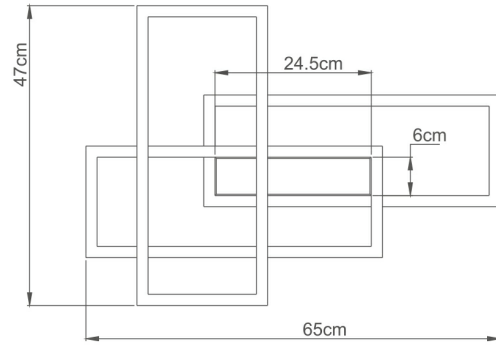

Braytron

PRODUCT DATASHEET

MODEL NO BH17-04590

DESCRIPTION BRY-NELA-SS2-RND-WHT-65W-RMT-IP20-CEILING LIGHT