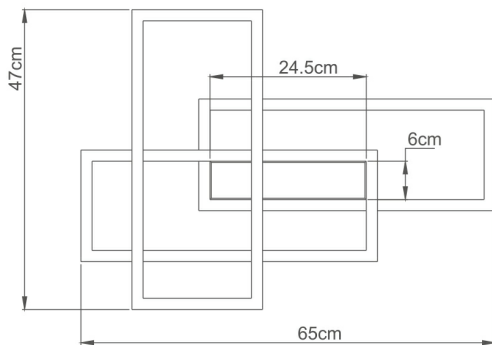

3 CCT

REMOTE

DIMMABLE