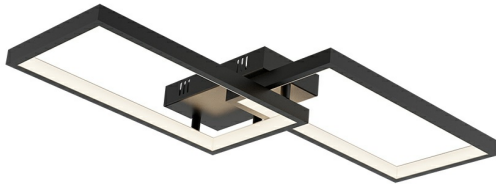

Braytron

PRODUCT DATASHEET

MODEL NO BH17-04491

DESCRIPTION BRY-NELA-SS1-RND-BLC-40W-RMT-IP20-CEILING LIGHT

3 CCT

REMOTE

DIMMABLE

BRAYTRON SRL

Bulaverdul iuliu maniu, Nr.616, Sector 6, 061129, Bucuresti-ROMANIA

info@braytron.com

www.braytron.com

General Characteristics

Model No	:	BH17-04491
Main Family	:	Decorative LED
Sub Family	:	Ceiling Light Nela
Type	:	CEILING LIGHT
Body Color	:	Black
Lamp Shape	:	Non-Directional
Dimmable	:	Dimmable
Light Source	:	LED
Warranty	:	2 years
Class	:	Class I
IP	:	IP20

Lamp Characteristics

Wattage	:	40 w
Color Temperature	:	3IN1
Quse Lumen	:	4400 lm
Color Rendering Index (CRI)	:	>80
Energy Efficiency Level	:	E
Beam Angle	:	120° Degrees

Lamp Dimensions & Weight

P. Length	:	600 mm
P. Width	:	290 mm
P. Height	:	72 mm
Weight	:	1020 gr