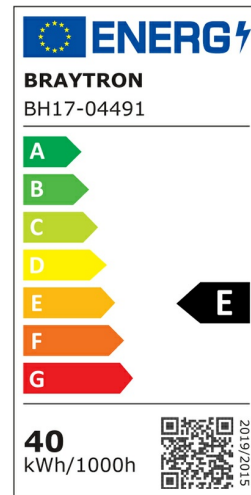

Braytron

PRODUCT DATASHEET

MODEL NO BH17-04491

DESCRIPTION BRY-NELA-SS1-RND-BLC-40W-RMT-IP20-CEILING LIGHT

3 CCT

REMOTE

DIMMABLE

BRAYTRON SRL

Bulaverdul iuliu maniu, Nr.616, Sector 6, 061129, Bucuresti-ROMANIA

info@braytron.com

www.braytron.com

General Characteristics

Model No	:	BH17-04491
Main Family	:	Decorative LED
Sub Family	:	Ceiling Light Nela
Type	:	CEILING LIGHT
Body Color	:	Black
Lamp Shape	:	Non-Directional
Dimmable	:	Dimmable
Light Source	:	LED
Warranty	:	2 years
Class	:	Class I
IP	:	IP20

Electrical Characteristics

Lifetime (at 2.7 h/day)	:	20000 h
Voltage	:	220-240V
Power Factor	:	>0,5
Material	:	Aluminium
Working Temperature	:	-20 C-40 C
Frequency	:	50-60 Hz

Package Informations

N.W.	:	10,2 kgs
G.W.	:	13,42 kgs
PCS/CTN	:	10 pcs
Length	:	485 mm
Width	:	435 mm
Height	:	390 mm
EAN	:	5949097734304

Lamp Characteristics

Wattage	:	40 w
Color Temperature	:	3IN1
Quse Lumen	:	4400 lm
Color Rendering Index (CRI)	:	>80
Energy Efficiency Level	:	E
Beam Angle	:	120° Degrees

Lamp Dimensions & Weight

P. Length	:	600 mm
P. Width	:	290 mm
P. Height	:	72 mm
Weight	:	1020 gr