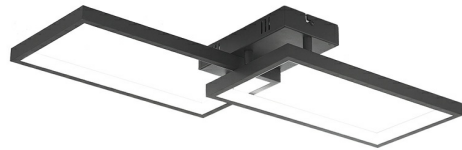

Braytron

PRODUCT DATASHEET

MODEL NO BH17-04491

DESCRIPTION BRY-NELA-SS1-RND-BLC-40W-RMT-IP20-CEILING LIGHT

3 CCT

REMOTE

DIMMABLE

BRAYTRON SRL

Bulaverdul iuliu maniu, Nr.616, Sector 6, 061129, Bucuresti-ROMANIA

info@braytron.com

www.braytron.com

General Characteristics

Model No	:	BH17-04491
Main Family	:	Decorative LED
Sub Family	:	Ceiling Light Nela
Type	:	CEILING LIGHT
Body Color	:	Black
Lamp Shape	:	Non-Directional
Dimmable	:	Dimmable
Light Source	:	LED
Warranty	:	2 years
Class	:	Class I
IP	:	IP20

Lamp Characteristics

Wattage	:	40 w
Color Temperature	:	3IN1
Quse Lumen	:	4400 lm
Color Rendering Index (CRI)	:	>80
Energy Efficiency Level	:	E
Beam Angle	:	120° Degrees

Lamp Dimensions & Weight

P. Length	:	600 mm
P. Width	:	290 mm
P. Height	:	72 mm
Weight	:	1020 gr