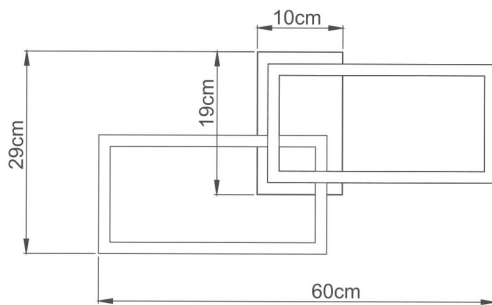

3 CCT

REMOTE

DIMMABLE