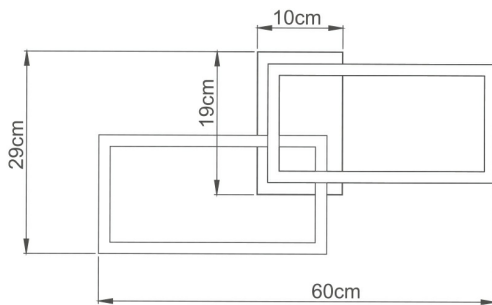

3 CCT

REMOTE