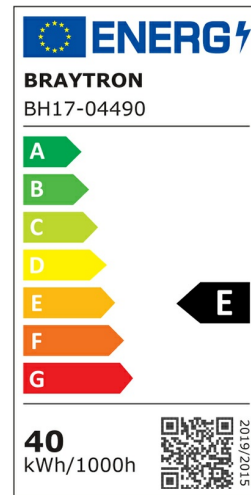

Braytron

PRODUCT DATASHEET

MODEL NO BH17-04490

DESCRIPTION BRY-NELA-SS1-RND-WHT-40W-RMT-IP20-CEILING LIGHT

3 CCT

REMOTE

BRAYTRON SRL

Bulaverdul iuliu maniu, Nr.616, Sector 6, 061129, Bucuresti-ROMANIA

info@braytron.com

www.braytron.com

General Characteristics

Model No	:	BH17-04490
Main Family	:	Decorative LED
Sub Family	:	Ceiling Light Nela
Type	:	CEILING LIGHT
Body Color	:	White
Lamp Shape	:	Non-Directional
Dimmable	:	Dimmable
Light Source	:	LED
Warranty	:	2 years
Class	:	Class I
IP	:	IP20

Electrical Characteristics

Lifetime (at 2.7 h/day)	:	20000 h
Voltage	:	220-240V
Power Factor	:	>0,5
Material	:	Aluminium
Working Temperature	:	-20 C-40 C
Frequency	:	50-60 Hz

Package Informations

N.W.	:	10,2 kgs
G.W.	:	13,42 kgs
PCS/CTN	:	10 pcs
Length	:	485 mm
Width	:	435 mm
Height	:	390 mm
EAN	:	5949097734298

Lamp Characteristics

Wattage	:	40 w
Color Temperature	:	3IN1
Quse Lumen	:	4400 lm
Color Rendering Index (CRI)	:	>80
Energy Efficiency Level	:	E
Beam Angle	:	120° Degrees

Lamp Dimensions & Weight

P. Length	:	600 mm
P. Width	:	290 mm
P. Height	:	72 mm
Weight	:	1020 gr