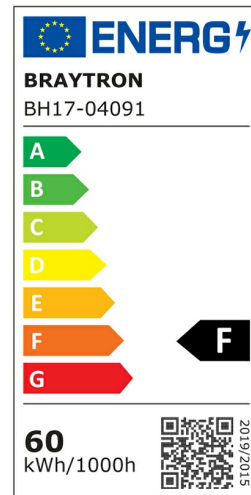

## PRODUCT DATASHEET

MODEL NO BH17-04091

DESCRIPTION BRY-NELA-SR1-RND-BLC-60W-RMT-IP20-CEILING LIGHT

3 CCT

REMOTE

DIMMABLE

BRAYTRON SRL

Bulavardul Iuliu Maniu, Nr.616, Sector 6, 061129, Bucuresti-ROMANIA

### General Characteristics

Model No	:	BH17-04091
Main Family	:	Decorative LED
Sub Family	:	Ceiling Light Nela
Type	:	CEILING LIGHT
Body Color	:	Black
Lamp Shape	:	Non-Directional
Dimmable	:	Dimmable
Light Source	:	LED
Warranty	:	2 years
Class	:	Class I
IP	:	IP20

### Electrical Characteristics

Lifetime (at 2.7 h/day)	:	20000 h
Voltage	:	220-240V
Power Factor	:	>0,5
Material	:	Aluminium
Working Temperature	:	-20 C-40 C
Frequency	:	50-60 Hz

### Lamp Characteristics

Wattage	:	60 w
Color Temperature	:	3IN1
Quse Lumen	:	6050 lm
Color Rendering Index (CRI)	:	>80
Energy Efficiency Level	:	F
Beam Angle	:	120° Degrees