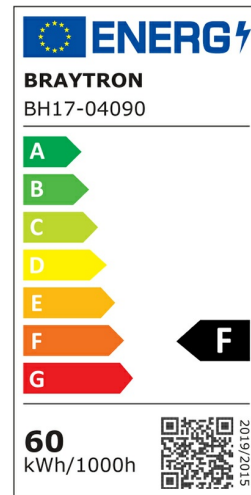

Braytron

PRODUCT DATASHEET

MODEL NO BH17-04090

DESCRIPTION BRY-NELA-SR1-RND-WHT-60W-RMT-IP20-CEILING LIGHT

3 CCT

REMOTE

DIMMABLE

BRAYTRON SRL

Bulavardul Iuliu Maniu, Nr.616, Sector 6, 061129, Bucuresti-ROMANIA

info@braytron.com

www.braytron.com

General Characteristics

Model No	:	BH17-04090
Main Family	:	Decorative LED
Sub Family	:	Ceiling Light Nela
Type	:	CEILING LIGHT
Body Color	:	White
Lamp Shape	:	Non-Directional
Dimmable	:	Dimmable
Light Source	:	LED
Warranty	:	2 years
Class	:	Class I
IP	:	IP20

Electrical Characteristics

Lifetime (at 2.7 h/day)	:	20000 h
Voltage	:	220-240V
Power Factor	:	>0,5
Material	:	Aluminium
Working Temperature	:	-20 C-40 C
Frequency	:	50-60 Hz

Package Informations

N.W.	:	9,76 kgs
G.W.	:	13,7 kgs
PCS/CTN	:	8 pcs
Length	:	635 mm
Width	:	540 mm
Height	:	290 mm
EAN	:	5949097734212

Lamp Characteristics

Wattage	:	60 w
Color Temperature	:	3IN1
Quse Lumen	:	6050 lm
Color Rendering Index (CRI)	:	>80
Energy Efficiency Level	:	F
Beam Angle	:	120° Degrees

Lamp Dimensions & Weight

P. Length	:	880 mm
P. Width	:	330 mm
P. Height	:	60 mm
Weight	:	1220 gr