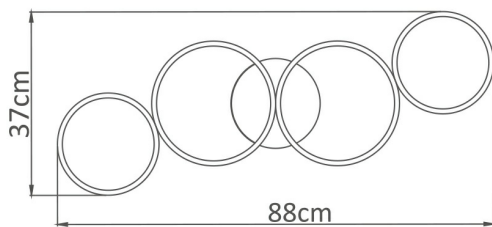

3 CCT

REMOTE

DIMMABLE