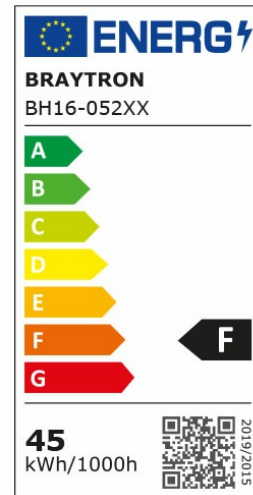

Braytron

PRODUCT DATASHEET

MODEL NO BH16-05297

DESCRIPTION BRY-BLADE-SS-SQR-WDN-45W-RMT-CEILING LIGHT

3 CCT

REMOTE

BRAYTRON SRL

Bulaverdul iuliu maniu, Nr.616, Sector 6, 061129, Bucuresti-ROMANIA

info@braytron.com

www.braytron.com

General Characteristics

Model No	:	BH16-05297
Main Family	:	Decorative LED
Sub Family	:	Ceiling Light Blade
Type	:	Ceiling Light
Body Color	:	Wooden
Lamp Shape	:	Non-Directional
Dimmable	:	Dimmable
Light Source	:	LED
Warranty	:	3 years
Class	:	Class I
IP	:	IP20

Electrical Characteristics

Lifetime (at 2.7 h/day)	:	20000 h
Voltage	:	220-240V
Power Factor	:	>0,9
Material	:	Metal
Working Temperature	:	-20 C-40 C
Frequency	:	50-60 Hz

Package Informations

N.W.	:	5,55 kgs
G.W.	:	7,55 kgs
PCS/CTN	:	3 pcs
Length	:	570 mm
Width	:	215 mm
Height	:	570 mm
EAN	:	5949097717086

Lamp Characteristics

Wattage	:	45 w
Color Temperature	:	3IN1
Quse Lumen	:	4650 lm
Color Rendering Index (CRI)	:	>80
Energy Efficiency Level	:	F
Beam Angle	:	120° Degrees

Lamp Dimensions & Weight

P. Length	:	500 mm
P. Width	:	500 mm
P. Height	:	50 mm
Weight	:	1850 gr