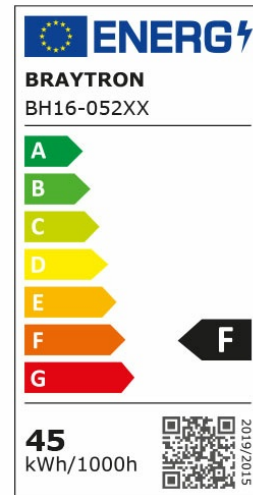

Braytron

PRODUCT DATASHEET

MODEL NO BH16-05291

DESCRIPTION BRY-BLADE-SS-SQR-BLC-45W-RMT-CEILING LIGHT

3 CCT

REMOTE

BRAYTRON SRL

Bulaverdul iuliu maniu, Nr.616, Sector 6, 061129, Bucuresti-ROMANIA

info@braytron.com

www.braytron.com

General Characteristics

Model No	:	BH16-05291
Main Family	:	Decorative LED
Sub Family	:	Ceiling Light Blade
Type	:	Ceiling Light
Body Color	:	Black
Lamp Shape	:	Non-Directional
Dimmable	:	Dimmable
Light Source	:	LED
Warranty	:	3 years
Class	:	Class I
IP	:	IP20

Electrical Characteristics

Lifetime (at 2.7 h/day)	:	20000 h
Voltage	:	220-240V
Power Factor	:	>0,9
Material	:	Metal
Working Temperature	:	-20 C-40 C
Frequency	:	50-60 Hz

Package Informations

N.W.	:	5,55 kgs
G.W.	:	7,55 kgs
PCS/CTN	:	3 pcs
Length	:	570 mm
Width	:	215 mm
Height	:	570 mm
EAN	:	5949097717062

Lamp Characteristics

Wattage	:	45 w
Color Temperature	:	3IN1
Quse Lumen	:	4650 lm
Color Rendering Index (CRI)	:	>80
Energy Efficiency Level	:	F
Beam Angle	:	120° Degrees

Lamp Dimensions & Weight

P. Length	:	500 mm
P. Width	:	500 mm
P. Height	:	50 mm
Weight	:	1850 gr