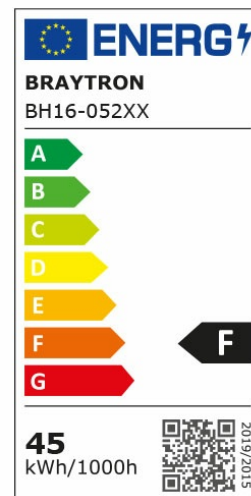

Braytron

PRODUCT DATASHEET

MODEL NO BH16-05290

DESCRIPTION BRY-BLADE-SS-SQR-WHT-45W-RMT-CEILING LIGHT

3 CCT

REMOTE

BRAYTRON SRL

Bulaverdul iuliu maniu, Nr.616, Sector 6, 061129, Bucuresti-ROMANIA

info@braytron.com

www.braytron.com

Page 1-2

General Characteristics

Model No	:	BH16-05290
Main Family	:	Decorative LED
Sub Family	:	Ceiling Light Blade
Type	:	Ceiling Light
Body Color	:	White
Lamp Shape	:	Non-Directional
Dimmable	:	Dimmable
Light Source	:	LED
Warranty	:	3 years
Class	:	Class I
IP	:	IP20

Electrical Characteristics

Lifetime (at 2.7 h/day)	:	20000 h
Voltage	:	220-240V
Power Factor	:	>0,9
Material	:	Metal
Working Temperature	:	-20 C-40 C
Frequency	:	50-60 Hz

Package Informations

N.W.	:	5,55 kgs
G.W.	:	7,55 kgs
PCS/CTN	:	3 pcs
Length	:	570 mm
Width	:	215 mm
Height	:	570 mm
EAN	:	5949097717048

Lamp Characteristics

Wattage	:	45 w
Color Temperature	:	3IN1
Quse Lumen	:	4650 lm
Color Rendering Index (CRI)	:	>80
Energy Efficiency Level	:	F
Beam Angle	:	120° Degrees

Lamp Dimensions & Weight

P. Length	:	500 mm
P. Width	:	500 mm
P. Height	:	50 mm
Weight	:	1850 gr