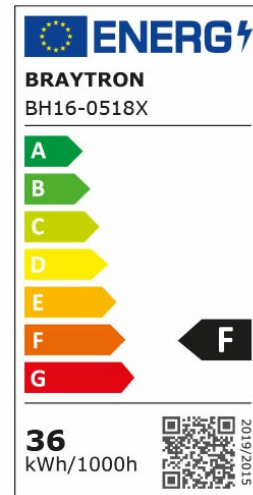

Braytron

PRODUCT DATASHEET

MODEL NO BH16-05181

DESCRIPTION BRY-BLADE-SS-SQR-BLC-36W-3IN1-CEILING LIGHT

BRAYTRON SRL

Bulaverdul iuliu maniu, Nr.616, Sector 6, 061129, Bucuresti-ROMANIA

info@braytron.com

www.braytron.com

General Characteristics

Model No	:	BH16-05181
Main Family	:	Decorative LED
Sub Family	:	Ceiling Light Blade
Type	:	Ceiling Light
Body Color	:	Black
Lamp Shape	:	Non-Directional
Dimmable	:	Not-Dimmable
Light Source	:	LED
Warranty	:	3 years
Class	:	Class I
IP	:	IP20

Electrical Characteristics

Lifetime (at 2.7 h/day)	:	20000 h
Voltage	:	220-240V
Power Factor	:	>0,9
Material	:	Metal
Working Temperature	:	-20 C-40 C
Frequency	:	50-60 Hz

Package Informations

N.W.	:	7,8 kgs
G.W.	:	10,02 kgs
PCS/CTN	:	6 pcs
Length	:	465 mm
Width	:	415 mm
Height	:	470 mm
EAN	:	5949097717017

Lamp Characteristics

Wattage	:	36 w
Color Temperature	:	3IN1
Quse Lumen	:	3680 lm
Color Rendering Index (CRI)	:	>80
Energy Efficiency Level	:	F
Beam Angle	:	120° Degrees

Lamp Dimensions & Weight

P. Length	:	400 mm
P. Width	:	400 mm
P. Height	:	50 mm
Weight	:	1300 gr