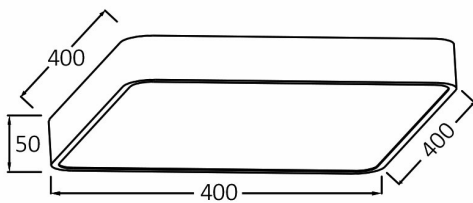

Braytron

PRODUCT DATASHEET

MODEL NO BH16-05181

DESCRIPTION BRY-BLADE-SS-SQR-BLC-36W-3IN1-CEILING LIGHT

BRAYTRON SRL

Bulaverdul iuliu maniu, Nr.616, Sector 6, 061129, Bucuresti-ROMANIA

info@braytron.com

www.braytron.com

General Characteristics

Model No	:	BH16-05181
Main Family	:	Decorative LED
Sub Family	:	Ceiling Light Blade
Type	:	Ceiling Light
Body Color	:	Black
Lamp Shape	:	Non-Directional
Dimmable	:	Not-Dimmable
Light Source	:	LED
Warranty	:	3 years
Class	:	Class I
IP	:	IP20

Electrical Characteristics

Lifetime (at 2.7 h/day)	:	20000 h
Voltage	:	220-240V
Power Factor	:	>0,9
Material	:	Metal
Working Temperature	:	-20 C-40 C
Frequency	:	50-60 Hz

Package Informations

N.W.	:	7,8 kgs
G.W.	:	10,02 kgs
PCS/CTN	:	6 pcs
Length	:	465 mm
Width	:	415 mm
Height	:	470 mm
EAN	:	5949097717017

Lamp Characteristics

Wattage	:	36 w
Color Temperature	:	3IN1
Quse Lumen	:	3680 lm
Color Rendering Index (CRI)	:	>80
Energy Efficiency Level	:	F
Beam Angle	:	120° Degrees

Lamp Dimensions & Weight

P. Length	:	400 mm
P. Width	:	400 mm
P. Height	:	50 mm
Weight	:	1300 gr