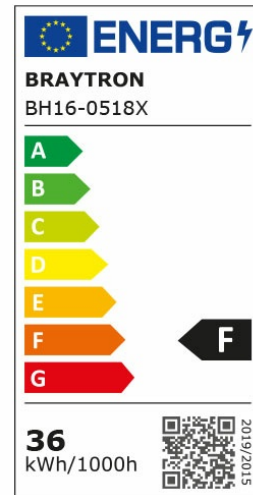

Braytron

PRODUCT DATASHEET

MODEL NO BH16-05180

DESCRIPTION BRY-BLADE-SS-SQR-WHT-36W-3IN1-CEILING LIGHT

3 CCT

BRAYTRON SRL

Bulaverdul iuliu maniu, Nr.616, Sector 6, 061129, Bucuresti-ROMANIA

info@braytron.com

www.braytron.com

General Characteristics

Model No	:	BH16-05180
Main Family	:	Decorative LED
Sub Family	:	Ceiling Light Blade
Type	:	Ceiling Light
Body Color	:	White
Lamp Shape	:	Non-Directional
Dimmable	:	Not-Dimmable
Light Source	:	LED
Warranty	:	3 years
Class	:	Class I
IP	:	IP20

Electrical Characteristics

Lifetime (at 2.7 h/day)	:	20000 h
Voltage	:	220-240V
Power Factor	:	>0,9
Material	:	Metal
Working Temperature	:	-20 C-40 C
Frequency	:	50-60 Hz

Package Informations

N.W.	:	7,8 kgs
G.W.	:	10,02 kgs
PCS/CTN	:	6 pcs
Length	:	465 mm
Width	:	415 mm
Height	:	470 mm
EAN	:	5949097717000

Lamp Characteristics

Wattage	:	36 w
Color Temperature	:	3IN1
Quse Lumen	:	3680 lm
Color Rendering Index (CRI)	:	>80
Energy Efficiency Level	:	F
Beam Angle	:	120° Degrees

Lamp Dimensions & Weight

P. Length	:	400 mm
P. Width	:	400 mm
P. Height	:	50 mm
Weight	:	1300 gr