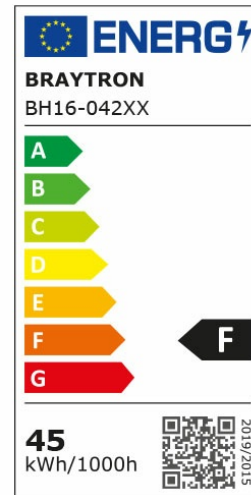

Braytron

PRODUCT DATASHEET

MODEL NO BH16-04297

DESCRIPTION BRY-BLADE-SR-RND-WDN-45W-RMT-CEILING LIGHT

BRAYTRON SRL

Bulavardul Iuliu Maniu, Nr.616, Sector 6, 061129, Bucuresti-ROMANIA

info@braytron.com

www.braytron.com