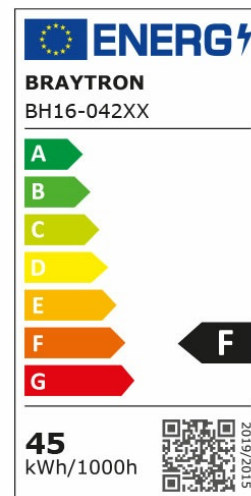

Braytron

PRODUCT DATASHEET

MODEL NO BH16-04291

DESCRIPTION BRY-BLADE-SR-RND-BLC-45W-RMT-CEILING LIGHT

BRAYTRON SRL

Bulavardul Iuliu Maniu, Nr.616, Sector 6, 061129, Bucuresti-ROMANIA

info@braytron.com

www.braytron.com