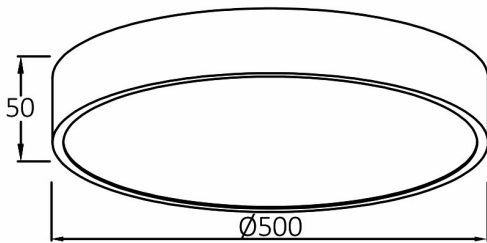

Braytron

PRODUCT DATASHEET

MODEL NO BH16-04290

DESCRIPTION BRY-BLADE-SR-RND-WHT-45W-RMT-CEILING LIGHT

BRAYTRON SRL

Bulavardul Iuliu Maniu, Nr.616, Sector 6, 061129, Bucuresti-ROMANIA

info@braytron.com

www.braytron.com

General Characteristics

Model No	:	BH16-04290
Main Family	:	Decorative LED
Sub Family	:	Ceiling Light Blade
Type	:	Ceiling Light
Body Color	:	White
Lamp Shape	:	Non-Directional
Dimmable	:	Dimmable
Light Source	:	LED
Warranty	:	3 years
Class	:	Class I
IP	:	IP20

Electrical Characteristics

Lifetime (at 2.7 h/day)	:	20000 h
Voltage	:	220-240V
Power Factor	:	>0,9
Material	:	Metal
Working Temperature	:	-20 C-40 C
Frequency	:	50-60 Hz

Package Informations

N.W.	:	4,8 kgs
G.W.	:	6,65 kgs
PCS/CTN	:	3 pcs
Length	:	570 mm
Width	:	215 mm
Height	:	570 mm
EAN	:	5949097716959

Lamp Characteristics

Wattage	:	45 w
Color Temperature	:	3IN1
Quse Lumen	:	4650 lm
Color Rendering Index (CRI)	:	>80
Energy Efficiency Level	:	F
Beam Angle	:	120° Degrees

Lamp Dimensions & Weight

Diameter	:	500 mm
P. Height	:	50 mm
Weight	:	1600 gr