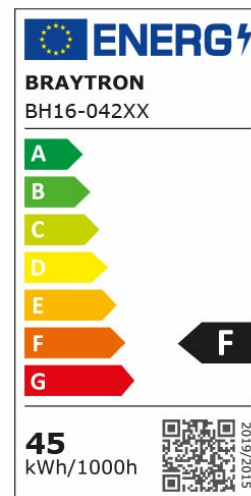

Braytron

PRODUCT DATASHEET

MODEL NO BH16-04290

DESCRIPTION BRY-BLADE-SR-RND-WHT-45W-RMT-CEILING LIGHT

BRAYTRON SRL

Bulavardul Iuliu Maniu, Nr.616, Sector 6, 061129, Bucuresti-ROMANIA

info@braytron.com

www.braytron.com

General Characteristics

Model No	:	BH16-04290
Main Family	:	Decorative LED
Sub Family	:	Ceiling Light Blade
Type	:	Ceiling Light
Body Color	:	White
Lamp Shape	:	Non-Directional
Dimmable	:	Dimmable
Light Source	:	LED
Warranty	:	3 years
Class	:	Class I
IP	:	IP20

Electrical Characteristics

Lifetime (at 2.7 h/day)	:	20000 h
Voltage	:	220-240V
Power Factor	:	>0,9
Material	:	Metal
Working Temperature	:	-20 C-40 C
Frequency	:	50-60 Hz

Package Informations

N.W.	:	4,8 kgs
G.W.	:	6,65 kgs
PCS/CTN	:	3 pcs
Length	:	570 mm
Width	:	215 mm
Height	:	570 mm
EAN	:	5949097716959

Lamp Characteristics

Wattage	:	45 w
Color Temperature	:	3IN1
Quse Lumen	:	4650 lm
Color Rendering Index (CRI)	:	>80
Energy Efficiency Level	:	F
Beam Angle	:	120° Degrees

Lamp Dimensions & Weight

Diameter	:	500 mm
P. Height	:	50 mm
Weight	:	1600 gr