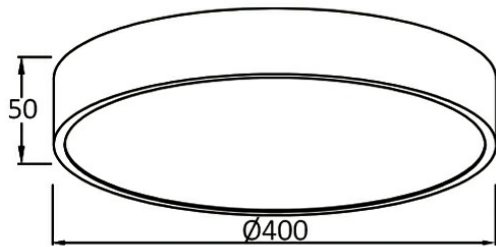

BRAYTRON SRL

Bulavardul Iuliu Maniu, Nr.616, Sector 6, 061129, Bucuresti-ROMANIA

info@braytron.com

www.braytron.com