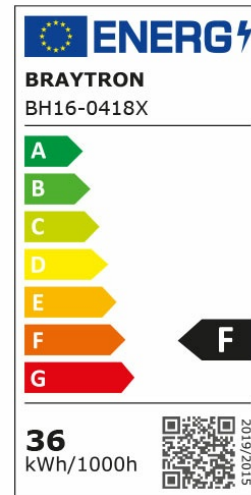

BRAYTRON SRL

Bulavardul Iuliu Maniu, Nr.616, Sector 6, 061129, Bucuresti-ROMANIA

info@braytron.com

www.braytron.com