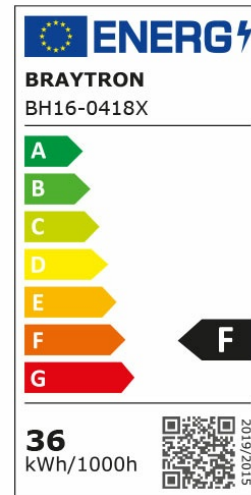

Braytron

PRODUCT DATASHEET

MODEL NO BH16-04181

DESCRIPTION BRY-BLADE-SR-RND-BLC-36W-3IN1-CEILING LIGHT

BRAYTRON SRL

Bulavardul Iuliu Maniu, Nr.616, Sector 6, 061129, Bucuresti-ROMANIA

info@braytron.com

www.braytron.com