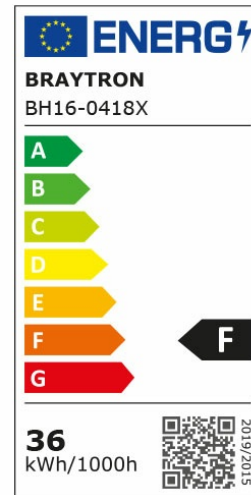

Braytron

PRODUCT DATASHEET

MODEL NO BH16-04180

DESCRIPTION BRY-BLADE-SR-RND-WHT-36W-3IN1-CEILING LIGHT

BRAYTRON SRL

Bulavardul Iuliu Maniu, Nr.616, Sector 6, 061129, Bucuresti-ROMANIA

info@braytron.com

www.braytron.com