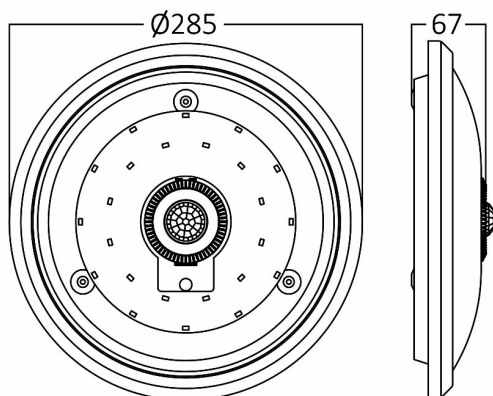

Braytron

PRODUCT DATASHEET

MODEL NO BC15-00300

DESCRIPTION BRY-SENSA-15W-SNS-3000K-LED CEILING LIGHT

BRAYTRON SRL

Bulaverdul iuliu maniu, Nr.616, Sector 6, 061129, Bucuresti-ROMANIA

info@braytron.com

www.braytron.com