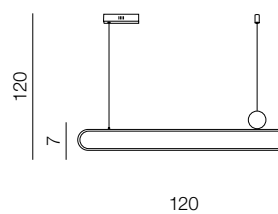

NICODEMO PENDANT CCT DIMM BK + REMOTE CONTROL

AZ5450, EAN5901238454502

Product Specifications

Type	Pendant
Type of track	-
Possible Adjustment	YES
Color	Sandy black
Material	Metal / Aluminium
Light source	1
Type of source	LED INTEGRATED
Lumens	- lm
Kelvins	3000K ~ 6000K
Beam angle	-
Dimmable	YES
Type of DIMM	BLUETOOTH
CCT	YES
Type of CCT	BLUETOOTH
Lifetime	-
Type of control	BLUETOOTH
Remote control	YES
CRI	-
Track adapter	-
Voltage	230V
Power	39W
Switch location	
Protection class	IP20
Tilt	-
Rotation	-

Dimensions

Product	height / width / length [cm]	120 x 120 x 7
Mounting inlet	depth / width / length [cm]	- x - x -
Ceiling base	height / diameter / width / length [cm]	- x - x - x -
Shades	height / diameter / width / length [cm]	20 x - x 120 x -
Wall base	height / diameter / width / length [cm]	- x - x - x -
Table base	height / diameter / width / length [cm]	- x - x - x -
Floor base	height / diameter / width / length [cm]	- x - x - x -