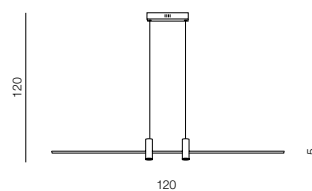

GERARDO PENDANT CCT DIMM BK + REMOTE CONTROL

AZ5447, EAN5901238454472

Product Specifications

Type	Pendant
Type of track	-
Possible Adjustment	YES
Color	Sandy black
Material	Aluminium / Metal / PVC
Light source	1
Type of source	LED INTEGRATED
Lumens	- lm
Kelvins	3000K ~ 6000K
Beam angle	-
Dimmable	YES
Type of DIMM	BLUETOOTH
CCT	YES
Type of CCT	BLUETOOTH
Lifetime	-
Type of control	BLUETOOTH
Remote control	YES
CRI	-
Track adapter	-
Voltage	230V
Power	24W
Switch location	
Protection class	IP20
Tilt	-
Rotation	-

Dimensions

Product	height / width / length [cm]	120 x 120 x 5
Mounting inlet	depth / width / length [cm]	- x - x -
Ceiling base	height / diameter / width / length [cm]	3,5 x - x 22 x 5
Shades	height / diameter / width / length [cm]	- x - x 120 x -
Wall base	height / diameter / width / length [cm]	- x - x - x -
Table base	height / diameter / width / length [cm]	- x - x - x -
Floor base	height / diameter / width / length [cm]	- x - x - x -