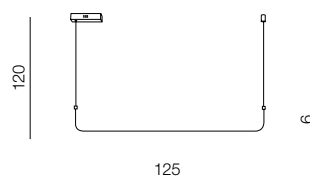

## Product Specifications

Type	Pendant
Type of track	-
Possible Adjustment	YES
Color	Sandy black
Material	Aluminium / Metal / Silicon
Light source	1
Type of source	LED INTEGRATED
Lumens	- lm
Kelvins	3000K ~ 6000K
Beam angle	-
Dimmable	YES
Type of DIMM	BLUETOOTH
CCT	YES
Type of CCT	BLUETOOTH
Lifetime	-
Type of control	BLUETOOTH
Remote control	YES
CRI	-
Track adapter	-
Voltage	230V
Power	24W
Switch location	
Protection class	IP20
Tilt	-
Rotation	-

## Dimensions

Product	height / width / length [cm]	120 x 125 x 6
Mounting inlet	depth / width / length [cm]	- x - x -
Ceiling base	height / diameter / width / length [cm]	- x - x - x -
Shades	height / diameter / width / length [cm]	- x - x 125 x -
Wall base	height / diameter / width / length [cm]	- x - x - x -
Table base	height / diameter / width / length [cm]	- x - x - x -
Floor base	height / diameter / width / length [cm]	- x - x - x -