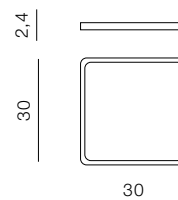

## Product Specifications

Type	Top
Type of track	-
Possible Adjustment	-
Color	White
Material	Aluminium / Acrylic
Light source	1
Type of source	LED INTEGRATED
Lumens	2880 lm
Kelvins	2800K ~ 4000K ~ 6000K
Beam angle	-
Dimmable	YES
Type of DIMM	TRIAC
CCT	YES
Type of CCT	SWITCH
Lifetime	-
Type of control	-
Remote control	-
CRI	? 90
Track adapter	-
Voltage	230V
Power	24W
Switch location	
Protection class	IP40
Tilt	-
Rotation	-

## Dimensions

Product	height / width / length [cm]	2,4 x 30 x 30
Mounting inlet	depth / width / length [cm]	- x - x -
Ceiling base	height / diameter / width / length [cm]	- x - x - x -
Shades	height / diameter / width / length [cm]	- x - x - x -
Wall base	height / diameter / width / length [cm]	- x - x - x -
Table base	height / diameter / width / length [cm]	- x - x - x -
Floor base	height / diameter / width / length [cm]	- x - x - x -