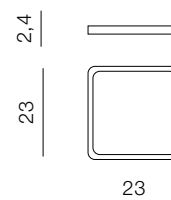

PANKA SQ 23 CCT SWITCH SENSOR WH

AZ5359, EAN5901238453598

Product Specifications

Type	Top
Type of track	-
Possible Adjustment	-
Color	White
Material	Aluminium / Acrylic
Light source	1
Type of source	LED INTEGRATED
Lumens	2160 lm
Kelvins	2800K ~ 4000K ~ 6000K
Beam angle	-
Dimmable	-
Type of DIMM	-
CCT	YES
Type of CCT	MICROWAVE SENSOR
Lifetime	-
Type of control	SWITCH SENSOR
Remote control	-
CRI	? 90
Track adapter	-
Voltage	230V
Power	18W
Switch location	
Protection class	IP40
Tilt	-
Rotation	-

Dimensions

Product	height / width / length [cm]	2,4 x 23 x 23
Mounting inlet	depth / width / length [cm]	- x - x -
Ceiling base	height / diameter / width / length [cm]	- x - x - x -
Shades	height / diameter / width / length [cm]	- x - x - x -
Wall base	height / diameter / width / length [cm]	- x - x - x -
Table base	height / diameter / width / length [cm]	- x - x - x -
Floor base	height / diameter / width / length [cm]	- x - x - x -