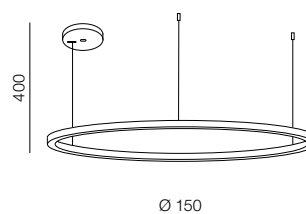

## Product Specifications

Type	Pendant
Type of track	-
Possible Adjustment	YES
Color	Gold
Material	Steel / Acrylic
Light source	1
Type of source	LED INTEGRATED
Lumens	- lm
Kelvins	3000K ~ 6000K
Beam angle	-
Dimmable	YES
Type of DIMM	BLUETOOTH
CCT	YES
Type of CCT	BLUETOOTH
Lifetime	-
Type of control	REMOTE CONTROL
Remote control	YES
CRI	? 80
Track adapter	-
Voltage	230V
Power	90W
Switch location	
Protection class	IP20
Tilt	-
Rotation	-

## Dimensions

Product	height / width / length [cm]	400 x 150 x -
Mounting inlet	depth / width / length [cm]	- x - x -
Ceiling base	height / diameter / width / length [cm]	- x - x - x -
Shades	height / diameter / width / length [cm]	4 x 150 x - x -
Wall base	height / diameter / width / length [cm]	- x - x - x -
Table base	height / diameter / width / length [cm]	- x - x - x -
Floor base	height / diameter / width / length [cm]	- x - x - x -