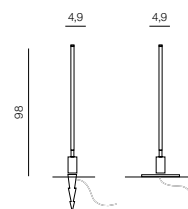

FREDO 98 IP54 4000K BK

AZ5338, EAN5901238453383

Product Specifications

Type	Outdoor
Type of track	-
Possible Adjustment	-
Color	Sand Black
Material	Aluminium
Light source	1
Type of source	LED INTEGRATED
Lumens	1392 lm
Kelvins	4000K
Beam angle	120°
Dimmable	-
Type of DIMM	-
CCT	-
Type of CCT	-
Lifetime	-
Type of control	-
Remote control	-
CRI	? 90
Track adapter	-
Voltage	230V
Power	12W
Switch location	-
Protection class	IP54
Tilt	-
Rotation	-

Dimensions

Product	height / width / length [cm]	98 x 4,9 x -
Mounting inlet	depth / width / length [cm]	- x - x -
Ceiling base	height / diameter / width / length [cm]	- x - x - x -
Shades	height / diameter / width / length [cm]	- x - x - x -
Wall base	height / diameter / width / length [cm]	- x - x - x -
Table base	height / diameter / width / length [cm]	- x - x - x -
Floor base	height / diameter / width / length [cm]	- x - x - x -