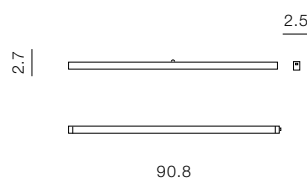

GAMMA SAGA TRACK MAGNETIC 5mm 30W 4000K BK

AZ5305, EAN-

Product Specifications

Type	Linear track lamp
Type of track	Magnetic ~ 48V
Possible Adjustment	-
Color	Sand black
Material	Aluminium / PVC
Light source	1
Type of source	LED INTEGRATED
Lumens	816 lm
Kelvins	4000K
Beam angle	120°
Dimmable	-
Type of DIMM	-
CCT	-
Type of CCT	-
Lifetime	-
Type of control	-
Remote control	-
CRI	? 90
Track adapter	-
Voltage	48V
Power	30W
Switch location	
Protection class	IP20
Tilt	-
Rotation	-

Dimensions

Product	height / width / length [cm]	2,7 x 2,5 x 90,8
Mounting inlet	depth / width / length [cm]	- x - x -
Ceiling base	height / diameter / width / length [cm]	- x - x - x -
Shades	height / diameter / width / length [cm]	- x - x - x -
Wall base	height / diameter / width / length [cm]	- x - x - x -
Table base	height / diameter / width / length [cm]	- x - x - x -
Floor base	height / diameter / width / length [cm]	- x - x - x -