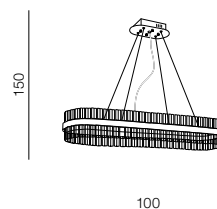

FRANCESCA 100

AZ5263, EAN5901238452638

Product Specifications

Type	Pendant
Type of track	-
Possible Adjustment	YES
Color	Brass / Clear
Material	Metal / Glass
Light source	1
Type of source	LED INTEGRATED
Lumens	- lm
Kelvins	-
Beam angle	-
Dimmable	-
Type of DIMM	-
CCT	-
Type of CCT	-
Lifetime	-
Type of control	-
Remote control	-
CRI	-
Track adapter	-
Voltage	230V
Power	64W
Switch location	-
Protection class	IP20
Tilt	-
Rotation	-

Dimensions

Product	height / width / length [cm]	150 x 100 x 35
Mounting inlet	depth / width / length [cm]	- x - x -
Ceiling base	height / diameter / width / length [cm]	5 x - x 25 x 15
Shades	height / diameter / width / length [cm]	15 x - x 100 x 35
Wall base	height / diameter / width / length [cm]	- x - x - x -
Table base	height / diameter / width / length [cm]	- x - x - x -
Floor base	height / diameter / width / length [cm]	- x - x - x -