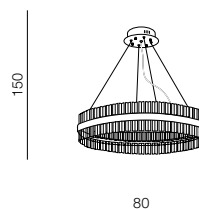

## Product Specifications

Type	Pendant
Type of track	-
Possible Adjustment	YES
Color	Brass / Clear
Material	Metal / Glass
Light source	1
Type of source	LED INTEGRATED
Lumens	- lm
Kelvins	-
Beam angle	-
Dimmable	-
Type of DIMM	-
CCT	-
Type of CCT	-
Lifetime	-
Type of control	-
Remote control	-
CRI	-
Track adapter	-
Voltage	230V
Power	50W
Switch location	-
Protection class	IP20
Tilt	-
Rotation	-

## Dimensions

Product	height / width / length [cm]	150 x 80 x -
Mounting inlet	depth / width / length [cm]	- x - x -
Ceiling base	height / diameter / width / length [cm]	5 x 22 x - x -
Shades	height / diameter / width / length [cm]	15 x 80 x - x -
Wall base	height / diameter / width / length [cm]	- x - x - x -
Table base	height / diameter / width / length [cm]	- x - x - x -
Floor base	height / diameter / width / length [cm]	- x - x - x -