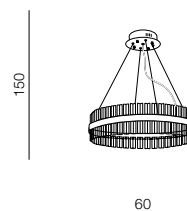

FRANCESCA 60

AZ5261, EAN5901238452614

Product Specifications

Type	Pendant
Type of track	-
Possible Adjustment	YES
Color	Brass / Clear
Material	Metal / Glass
Light source	1
Type of source	LED INTEGRATED
Lumens	- lm
Kelvins	-
Beam angle	-
Dimmable	-
Type of DIMM	-
CCT	-
Type of CCT	-
Lifetime	-
Type of control	-
Remote control	-
CRI	-
Track adapter	-
Voltage	230V
Power	37W
Switch location	-
Protection class	IP20
Tilt	-
Rotation	-

Dimensions

Product	height / width / length [cm]	150 x 60 x -
Mounting inlet	depth / width / length [cm]	- x - x -
Ceiling base	height / diameter / width / length [cm]	5 x 20 x - x -
Shades	height / diameter / width / length [cm]	15 x 60 x - x -
Wall base	height / diameter / width / length [cm]	- x - x - x -
Table base	height / diameter / width / length [cm]	- x - x - x -
Floor base	height / diameter / width / length [cm]	- x - x - x -