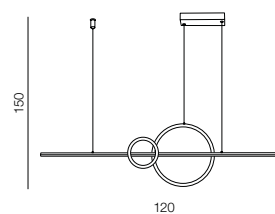

SARA GO

AZ5260, EAN5901238452607

Product Specifications

Type	Pendant
Type of track	-
Possible Adjustment	YES
Color	Pearl gold
Material	Aluminium / PVC
Light source	1
Type of source	LED INTEGRATED
Lumens	- lm
Kelvins	3000K
Beam angle	-
Dimmable	YES
Type of DIMM	3 X DIMM
CCT	-
Type of CCT	-
Lifetime	-
Type of control	DRIVER
Remote control	-
CRI	-
Track adapter	-
Voltage	230V
Power	35W
Switch location	-
Protection class	IP20
Tilt	-
Rotation	-

Dimensions

Product	height / width / length [cm]	150 x 120 x 6
Mounting inlet	depth / width / length [cm]	- x - x -
Ceiling base	height / diameter / width / length [cm]	3,5 x - x 22 x 6
Shades	height / diameter / width / length [cm]	30 x 1x 15 ~ 1x 30 x 120 x -
Wall base	height / diameter / width / length [cm]	- x - x - x -
Table base	height / diameter / width / length [cm]	- x - x - x -
Floor base	height / diameter / width / length [cm]	- x - x - x -