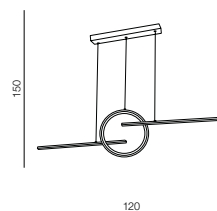

LAUREN A GO

AZ5258, EAN5901238452584

Product Specifications

Type	Pendant
Type of track	-
Possible Adjustment	YES
Color	Pearl gold
Material	Aluminium / PVC
Light source	1
Type of source	LED INTEGRATED
Lumens	- lm
Kelvins	3000K
Beam angle	-
Dimmable	YES
Type of DIMM	3 X DIMM
CCT	-
Type of CCT	-
Lifetime	-
Type of control	DRIVER
Remote control	-
CRI	-
Track adapter	-
Voltage	230V
Power	38W
Switch location	-
Protection class	IP20
Tilt	-
Rotation	-

Dimensions

Product	height / width / length [cm]	150 x 120 x 6
Mounting inlet	depth / width / length [cm]	- x - x -
Ceiling base	height / diameter / width / length [cm]	3,5 x - x 45 x 6
Shades	height / diameter / width / length [cm]	30 x 30 x 2x 60 x -
Wall base	height / diameter / width / length [cm]	- x - x - x -
Table base	height / diameter / width / length [cm]	- x - x - x -
Floor base	height / diameter / width / length [cm]	- x - x - x -