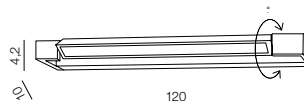

DALI 120 4000K GOLD

AZ5250, EAN5901238452508

Product Specifications

Type	Wall
Type of track	-
Possible Adjustment	YES
Color	Gold
Material	Aluminium / Acrylic
Light source	1
Type of source	LED INTEGRATED
Lumens	3625 lm
Kelvins	4000K
Beam angle	120°
Dimmable	-
Type of DIMM	-
CCT	-
Type of CCT	-
Lifetime	-
Type of control	ON / OFF SWITCH (Not included)
Remote control	-
CRI	? 80
Track adapter	-
Voltage	230V
Power	36W
Switch location	
Protection class	IP44
Tilt	350°
Rotation	-

Dimensions

Product	height / width / length [cm]	4 x 120 x 10
Mounting inlet	depth / width / length [cm]	- x - x -
Ceiling base	height / diameter / width / length [cm]	- x - x - x -
Shades	height / diameter / width / length [cm]	4 x - x 108 x 1
Wall base	height / diameter / width / length [cm]	- x - x - x -
Table base	height / diameter / width / length [cm]	- x - x - x -
Floor base	height / diameter / width / length [cm]	- x - x - x -