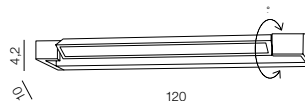

## Product Specifications

Type	Wall
Type of track	-
Possible Adjustment	YES
Color	Gold
Material	Aluminium / Acrylic
Light source	1
Type of source	LED INTEGRATED
Lumens	3365 lm
Kelvins	3000K
Beam angle	120°
Dimmable	-
Type of DIMM	-
CCT	-
Type of CCT	-
Lifetime	-
Type of control	ON / OFF SWITCH (Not included)
Remote control	-
CRI	? 80
Track adapter	-
Voltage	230V
Power	36W
Switch location	
Protection class	IP44
Tilt	350°
Rotation	-

## Dimensions

Product	height / width / length [cm]	4 x 120 x 10
Mounting inlet	depth / width / length [cm]	- x - x -
Ceiling base	height / diameter / width / length [cm]	- x - x - x -
Shades	height / diameter / width / length [cm]	4 x - x 108 x 1
Wall base	height / diameter / width / length [cm]	- x - x - x -
Table base	height / diameter / width / length [cm]	- x - x - x -
Floor base	height / diameter / width / length [cm]	- x - x - x -