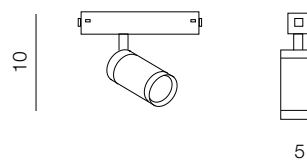

BETA MAKITA 230V TRACK MAGNETIC 10W RGB-CW CCT BLUETOOTH BK

AZ5206, EAN5901238452065

Product Specifications

Type	Spot track lamp
Type of track	Magnetic ~ 230V
Possible Adjustment	YES
Color	Sand black housing
Material	Aluminium extruded sections
Light source	1
Type of source	LED INTEGRATED
Lumens	1234 lm
Kelvins	3000K ~ 6000K
Beam angle	24°
Dimmable	YES
Type of DIMM	-
CCT	YES
Type of CCT	RGB - CW
Lifetime	30000 h.
Type of control	BLUETOOTH
Remote control	-
CRI	? 90
Track adapter	-
Voltage	230V
Power	10W
Switch location	
Protection class	IP20
Tilt	-
Rotation	-

Dimensions

Product	height / width / length [cm]	10 x 5 x -
Mounting inlet	depth / width / length [cm]	- x - x -
Ceiling base	height / diameter / width / length [cm]	- x - x - x -
Shades	height / diameter / width / length [cm]	- x - x - x -
Wall base	height / diameter / width / length [cm]	- x - x - x -
Table base	height / diameter / width / length [cm]	- x - x - x -
Floor base	height / diameter / width / length [cm]	- x - x - x -