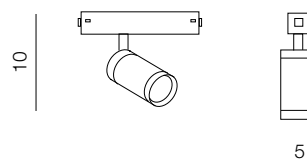

## Product Specifications

Type	Spot track lamp
Type of track	Magnetic ~ 230V
Possible Adjustment	YES
Color	Sand black housing
Material	Aluminium extruded sections
Light source	1
Type of source	LED INTEGRATED
Lumens	816 lm
Kelvins	4000K
Beam angle	24°
Dimmable	YES
Type of DIMM	-
CCT	-
Type of CCT	-
Lifetime	30000 h.
Type of control	-
Remote control	-
CRI	? 90
Track adapter	-
Voltage	230V
Power	10W
Switch location	
Protection class	IP20
Tilt	-
Rotation	-

## Dimensions

Product	height / width / length [cm]	10 x 5 x -
Mounting inlet	depth / width / length [cm]	- x - x -
Ceiling base	height / diameter / width / length [cm]	- x - x - x -
Shades	height / diameter / width / length [cm]	- x - x - x -
Wall base	height / diameter / width / length [cm]	- x - x - x -
Table base	height / diameter / width / length [cm]	- x - x - x -
Floor base	height / diameter / width / length [cm]	- x - x - x -