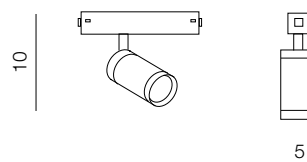

BETA MAKITA 230V TRACK MAGNETIC 10W 3000K BK

AZ5199, EAN5901238451990

Product Specifications

Type	Spot track lamp
Type of track	Magnetic ~ 230V
Possible Adjustment	YES
Color	Sand black housing
Material	Aluminium extruded sections
Light source	1
Type of source	LED INTEGRATED
Lumens	728 lm
Kelvins	3000K
Beam angle	24°
Dimmable	YES
Type of DIMM	-
CCT	-
Type of CCT	-
Lifetime	30000 h.
Type of control	-
Remote control	-
CRI	? 90
Track adapter	-
Voltage	230V
Power	10W
Switch location	
Protection class	IP20
Tilt	-
Rotation	-

Dimensions

Product	height / width / length [cm]	10 x 5 x -
Mounting inlet	depth / width / length [cm]	- x - x -
Ceiling base	height / diameter / width / length [cm]	- x - x - x -
Shades	height / diameter / width / length [cm]	- x - x - x -
Wall base	height / diameter / width / length [cm]	- x - x - x -
Table base	height / diameter / width / length [cm]	- x - x - x -
Floor base	height / diameter / width / length [cm]	- x - x - x -