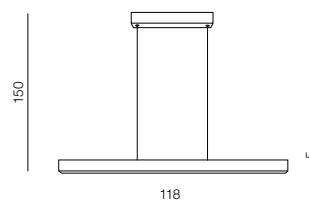

OLIVIER 120 3000K DIMM (10W+40W) WH

AZ5108, EAN5901238451082

Product Specifications

Type	Pendant
Type of track	-
Possible Adjustment	YES
Color	Sand white housing / White acrylic
Material	Aluminium housing / Silicone diffuser
Light source	2
Type of source	LED INTEGRATED
Lumens	2700 lm
Kelvins	3000K
Beam angle	-
Dimmable	YES
Type of DIMM	TRIAC
CCT	-
Type of CCT	-
Lifetime	30000 h.
Type of control	DIMMER
Remote control	-
CRI	? 80
Track adapter	-
Voltage	230V
Power	50W
Switch location	
Protection class	IP20
Tilt	-
Rotation	-

Dimensions

Product	height / width / length [cm]	169 x 117,5 x 3,5
Mounting inlet	depth / width / length [cm]	- x - x -
Ceiling base	height / diameter / width / length [cm]	6 x - x 54 x 3,5
Shades	height / diameter / width / length [cm]	4,6 x - x 117,5 x 1,8
Wall base	height / diameter / width / length [cm]	- x - x - x -
Table base	height / diameter / width / length [cm]	- x - x - x -
Floor base	height / diameter / width / length [cm]	- x - x - x -