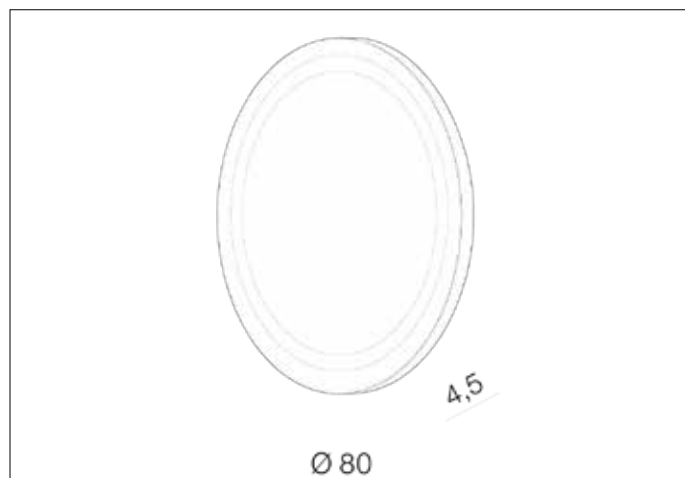

**AZzardo**<sup>®</sup>  
LIGHTING

AURORA 80CM  
AZ51061, EAN 5903148510613

## Dimensions height / width / length [cm] Product Specifications

Product	80 x 80 x 4,5
Mounting inlet:	N/A x N/A x N/A
Ceiling base:	N/A x N/A x N/A
Shades	N/A x N/A x N/A

Line	DECORATIVE
Type	Mirror
Type of track	N/A
Colour	Mirror
Material	Mirror
Light source	1
Type of socket	LED INTEGRATED
Lumens	1230
Kelvins	4000
Beam angle	N/A
Dimmable	N/A
CCT	N/A
RGB	N/A
RA	N/A
App remote control	N/A
Remote control	N/A
Voltage	12V
Power	30W
Switch location	N/A
Protection class	IP44
Tilt	N/A
Rotation	N/A

## Shipping info height / width / length [cm]

BOX 1:	7,5 x 88 x 88
BOX 2:	N/A x N/A x N/A
BOX 3:	N/A x N/A x N/A
Net weight [kg]	10
Gross weight [kg]	11,2