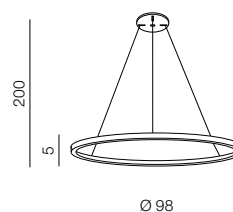

ANDREA 100 3000K DIMM (25W+65W) BK

AZ5102, EAN5901238451020

Product Specifications

Type	Pendant
Type of track	-
Possible Adjustment	YES
Color	Sand black housing / White acrylic
Material	Aluminium / Metal housing / Silicone diffuser
Light source	1
Type of source	LED INTEGRATED
Lumens	4900 lm
Kelvins	3000K
Beam angle	-
Dimmable	YES
Type of DIMM	TRIAC
CCT	-
Type of CCT	-
Lifetime	30000 h.
Type of control	DIMMER
Remote control	-
CRI	? 80
Track adapter	-
Voltage	230V
Power	90W
Switch location	
Protection class	IP20
Tilt	-
Rotation	-

Dimensions

Product	height / width / length [cm]	200 x 98 x -
Mounting inlet	depth / width / length [cm]	- x - x -
Ceiling base	height / diameter / width / length [cm]	- x - x - x -
Shades	height / diameter / width / length [cm]	5 x 98 x - x -
Wall base	height / diameter / width / length [cm]	- x - x - x -
Table base	height / diameter / width / length [cm]	- x - x - x -
Floor base	height / diameter / width / length [cm]	- x - x - x -