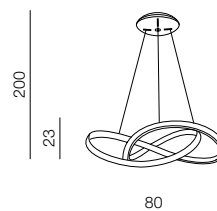

INFINITY 80 CCT GO + REMOTE CONTROL

AZ5097, EAN5901238450979

Product Specifications

Type	Pendant
Type of track	-
Possible Adjustment	YES
Color	Brush gold housing / White acrylic
Material	Aluminium housing / PVC diffuser
Light source	1
Type of source	LED INTEGRATED
Lumens	4300 lm
Kelvins	3000K ~ 4000K
Beam angle	-
Dimmable	YES
Type of DIMM	BLUETOOTH
CCT	YES
Type of CCT	BLUETOOTH
Lifetime	30000 h.
Type of control	REMOTE CONTROL
Remote control	YES
CRI	? 80
Track adapter	-
Voltage	230V
Power	80W
Switch location	
Protection class	IP20
Tilt	-
Rotation	-

Dimensions

Product	height / width / length [cm]	200 x 82 x 74
Mounting inlet	depth / width / length [cm]	- x - x -
Ceiling base	height / diameter / width / length [cm]	- x - x - x -
Shades	height / diameter / width / length [cm]	23 x - x 80 x -
Wall base	height / diameter / width / length [cm]	- x - x - x -
Table base	height / diameter / width / length [cm]	- x - x - x -
Floor base	height / diameter / width / length [cm]	- x - x - x -