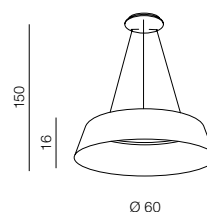

## Product Specifications

Type	Pendant
Type of track	-
Possible Adjustment	YES
Color	Brush gold housing / White acrylic
Material	Aluminium housing / Acrylic diffuser
Light source	1
Type of source	LED INTEGRATED
Lumens	3250 lm
Kelvins	3000K ~ 6500K
Beam angle	-
Dimmable	YES
Type of DIMM	BLUETOOTH
CCT	YES
Type of CCT	BLUETOOTH
Lifetime	30000 h.
Type of control	REMOTE CONTROL
Remote control	YES
CRI	? 80
Track adapter	-
Voltage	230V
Power	60W
Switch location	
Protection class	IP20
Tilt	-
Rotation	-

## Dimensions

Product	height / width / length [cm]	150 x 60 x -
Mounting inlet	depth / width / length [cm]	- x - x -
Ceiling base	height / diameter / width / length [cm]	- x - x - x -
Shades	height / diameter / width / length [cm]	16 x 60 x - x -
Wall base	height / diameter / width / length [cm]	- x - x - x -
Table base	height / diameter / width / length [cm]	- x - x - x -
Floor base	height / diameter / width / length [cm]	- x - x - x -