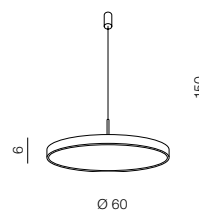

MARCELLO PENDANT 60 CCT BK + REMOTE CONTROL

AZ5091, EAN5901238450917

Product Specifications

Type	Pendant
Type of track	-
Possible Adjustment	YES
Color	Sand black housing / White acrylic
Material	Metal housing / Acrylic diffuser
Light source	1
Type of source	LED INTEGRATED
Lumens	3600 lm
Kelvins	3000K ~ 6500K
Beam angle	-
Dimmable	YES
Type of DIMM	BLUETOOTH
CCT	YES
Type of CCT	BLUETOOTH
Lifetime	30000 h.
Type of control	REMOTE CONTROL
Remote control	YES
CRI	? 80
Track adapter	-
Voltage	230V
Power	60W
Switch location	
Protection class	IP20
Tilt	-
Rotation	-

Dimensions

Product	height / width / length [cm]	150 x 60 x -
Mounting inlet	depth / width / length [cm]	- x - x -
Ceiling base	height / diameter / width / length [cm]	- x - x - x -
Shades	height / diameter / width / length [cm]	6 x 60 x - x -
Wall base	height / diameter / width / length [cm]	- x - x - x -
Table base	height / diameter / width / length [cm]	- x - x - x -
Floor base	height / diameter / width / length [cm]	- x - x - x -