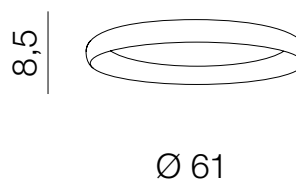

ANTONIO TOP 61 CCT GO + REMOTE CONTROL

AZ5073, EAN5901238450733

Product Specifications

Type	Top
Type of track	-
Possible Adjustment	-
Color	Brush gold housing / White acrylic
Material	Metal housing / Acrylic diffuser
Light source	1
Type of source	LED INTEGRATED
Lumens	2800 lm
Kelvins	3000K ~ 6500K
Beam angle	-
Dimmable	YES
Type of DIMM	BLUETOOTH
CCT	YES
Type of CCT	BLUETOOTH
Lifetime	30000 h.
Type of control	REMOTE CONTROL
Remote control	YES
CRI	? 80
Track adapter	-
Voltage	230V
Power	50W
Switch location	
Protection class	IP20
Tilt	-
Rotation	-

Dimensions

Product	height / width / length [cm]	8,5 x 61 x -
Mounting inlet	depth / width / length [cm]	- x - x -
Ceiling base	height / diameter / width / length [cm]	- x - x - x -
Shades	height / diameter / width / length [cm]	- x - x - x -
Wall base	height / diameter / width / length [cm]	- x - x - x -
Table base	height / diameter / width / length [cm]	- x - x - x -
Floor base	height / diameter / width / length [cm]	- x - x - x -