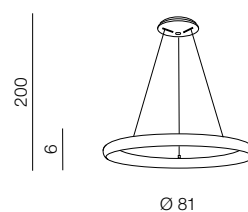

ANTONIO PENDANT 81 CCT GO + REMOTE CONTROL

AZ5067, EAN5901238450672

Product Specifications

Type	Pendant
Type of track	-
Possible Adjustment	YES
Color	Brush gold housing / White acrylic
Material	Metal housing / Acrylic diffuser
Light source	1
Type of source	LED INTEGRATED
Lumens	4200 lm
Kelvins	3000K ~ 6500K
Beam angle	-
Dimmable	YES
Type of DIMM	BLUETOOTH
CCT	YES
Type of CCT	BLUETOOTH
Lifetime	30000 h.
Type of control	REMOTE CONTROL
Remote control	YES
CRI	? 80
Track adapter	-
Voltage	230V
Power	80W
Switch location	
Protection class	IP20
Tilt	-
Rotation	-

Dimensions

Product	height / width / length [cm]	200 x 81 x -
Mounting inlet	depth / width / length [cm]	- x - x -
Ceiling base	height / diameter / width / length [cm]	- x - x - x -
Shades	height / diameter / width / length [cm]	6 x 81 x - x -
Wall base	height / diameter / width / length [cm]	- x - x - x -
Table base	height / diameter / width / length [cm]	- x - x - x -
Floor base	height / diameter / width / length [cm]	- x - x - x -