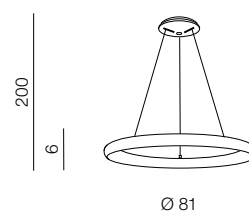

ANTONIO PENDANT 81 CCT BK + REMOTE CONTROL

AZ5066, EAN5901238450665

Product Specifications

Type	Pendant
Type of track	-
Possible Adjustment	YES
Color	Sand black housing / White acrylic
Material	Metal housing / Acrylic diffuser
Light source	1
Type of source	LED INTEGRATED
Lumens	4200 lm
Kelvins	3000K ~ 6500K
Beam angle	-
Dimmable	YES
Type of DIMM	BLUETOOTH
CCT	YES
Type of CCT	BLUETOOTH
Lifetime	30000 h.
Type of control	REMOTE CONTROL
Remote control	YES
CRI	? 80
Track adapter	-
Voltage	230V
Power	80W
Switch location	
Protection class	IP20
Tilt	-
Rotation	-

Dimensions

Product	height / width / length [cm]	200 x 81 x -
Mounting inlet	depth / width / length [cm]	- x - x -
Ceiling base	height / diameter / width / length [cm]	- x - x - x -
Shades	height / diameter / width / length [cm]	6 x 81 x - x -
Wall base	height / diameter / width / length [cm]	- x - x - x -
Table base	height / diameter / width / length [cm]	- x - x - x -
Floor base	height / diameter / width / length [cm]	- x - x - x -