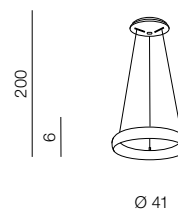

## Product Specifications

Type	Pendant
Type of track	-
Possible Adjustment	YES
Color	Brush gold housing / White acrylic
Material	Metal housing / Acrylic diffuser
Light source	1
Type of source	LED INTEGRATED
Lumens	1650 lm
Kelvins	3000K ~ 6500K
Beam angle	-
Dimmable	YES
Type of DIMM	BLUETOOTH
CCT	YES
Type of CCT	BLUETOOTH
Lifetime	30000 h.
Type of control	REMOTE CONTROL
Remote control	YES
CRI	? 80
Track adapter	-
Voltage	230V
Power	32W
Switch location	
Protection class	IP20
Tilt	-
Rotation	-

## Dimensions

Product	height / width / length [cm]	200 x 41 x -
Mounting inlet	depth / width / length [cm]	- x - x -
Ceiling base	height / diameter / width / length [cm]	- x - x - x -
Shades	height / diameter / width / length [cm]	6 x 41 x - x -
Wall base	height / diameter / width / length [cm]	- x - x - x -
Table base	height / diameter / width / length [cm]	- x - x - x -
Floor base	height / diameter / width / length [cm]	- x - x - x -